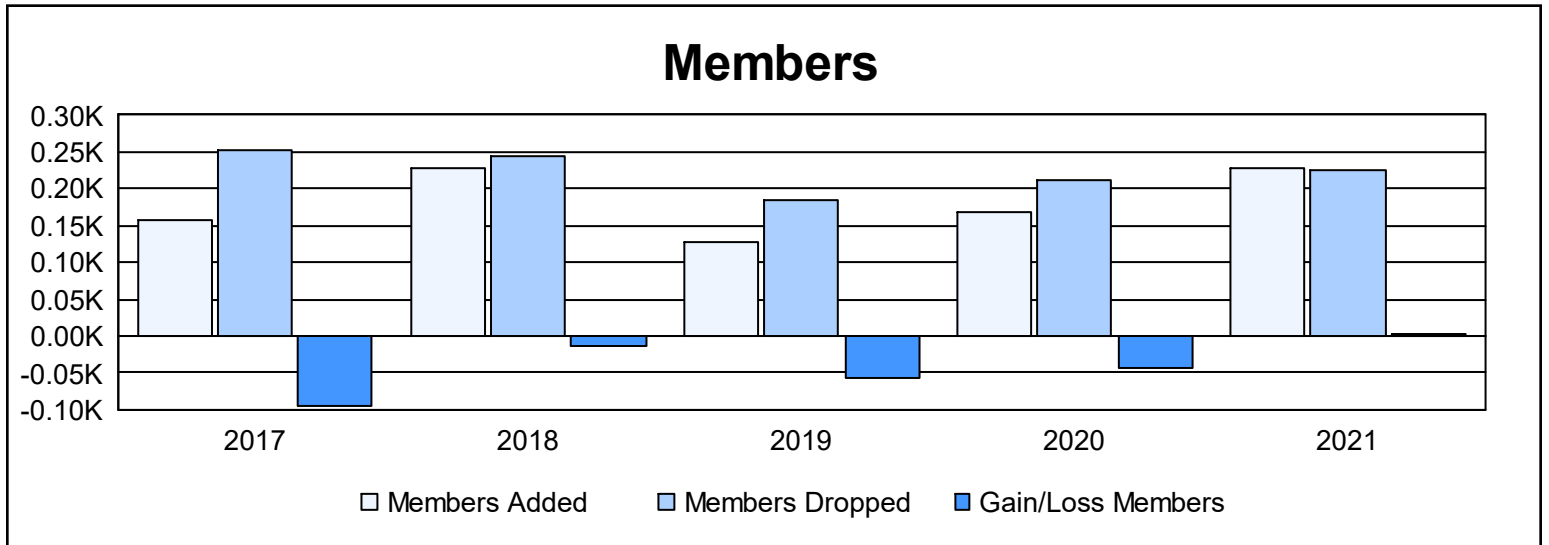

Year	New Clubs	Dropped Clubs	Gain/ Loss Clubs	New Members	Charter Members	Reinstate Members	Transfer Members	Total Member Added	Total Members Dropped	Gain/ Loss Members
2016-2017	0	0	0	136	0	10	12	158	252	-94
2017-2018	1	3	-2	185	28	7	9	229	243	-14
2018-2019	0	1	-1	115	1	5	7	128	184	-56
2019-2020	0	1	-1	151	0	2	16	169	212	-43
2020-2021	2	1	1	141	81	4	3	229	225	4
<b>Average</b>	<b>1</b>	<b>1</b>	<b>-1</b>	<b>146</b>	<b>22</b>	<b>6</b>	<b>9</b>	<b>183</b>	<b>223</b>	<b>-41</b>

### Membership Composition June 2021 Cumulative