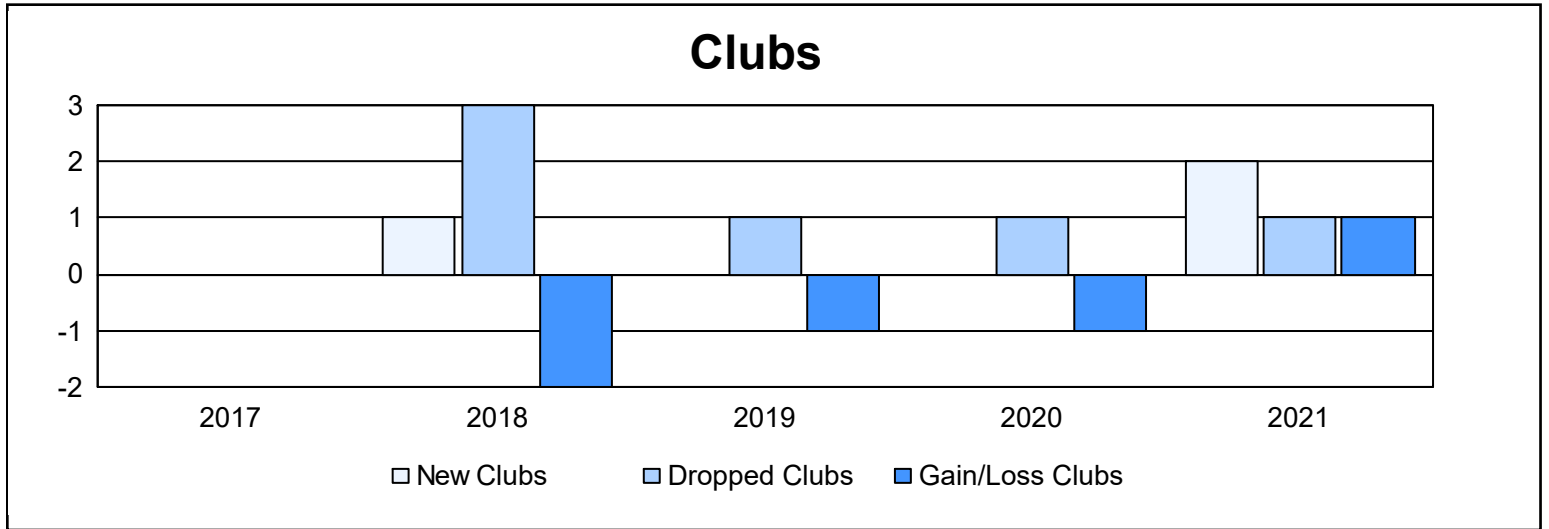

Year	New Clubs	Dropped Clubs	Gain/ Loss Clubs	New Members	Charter Members	Reinstate Members	Transfer Members	Total Member Added	Total Members Dropped	Gain/ Loss Members
2016-2017	0	0	0	136	0	10	12	158	252	-94
2017-2018	1	3	-2	185	28	7	9	229	243	-14
2018-2019	0	1	-1	115	1	5	7	128	184	-56
2019-2020	0	1	-1	151	0	2	16	169	212	-43
2020-2021	2	1	1	141	81	4	3	229	225	4
<b>Average</b>	<b>1</b>	<b>1</b>	<b>-1</b>	<b>146</b>	<b>22</b>	<b>6</b>	<b>9</b>	<b>183</b>	<b>223</b>	<b>-41</b>

### Membership Composition June 2021 Cumulative